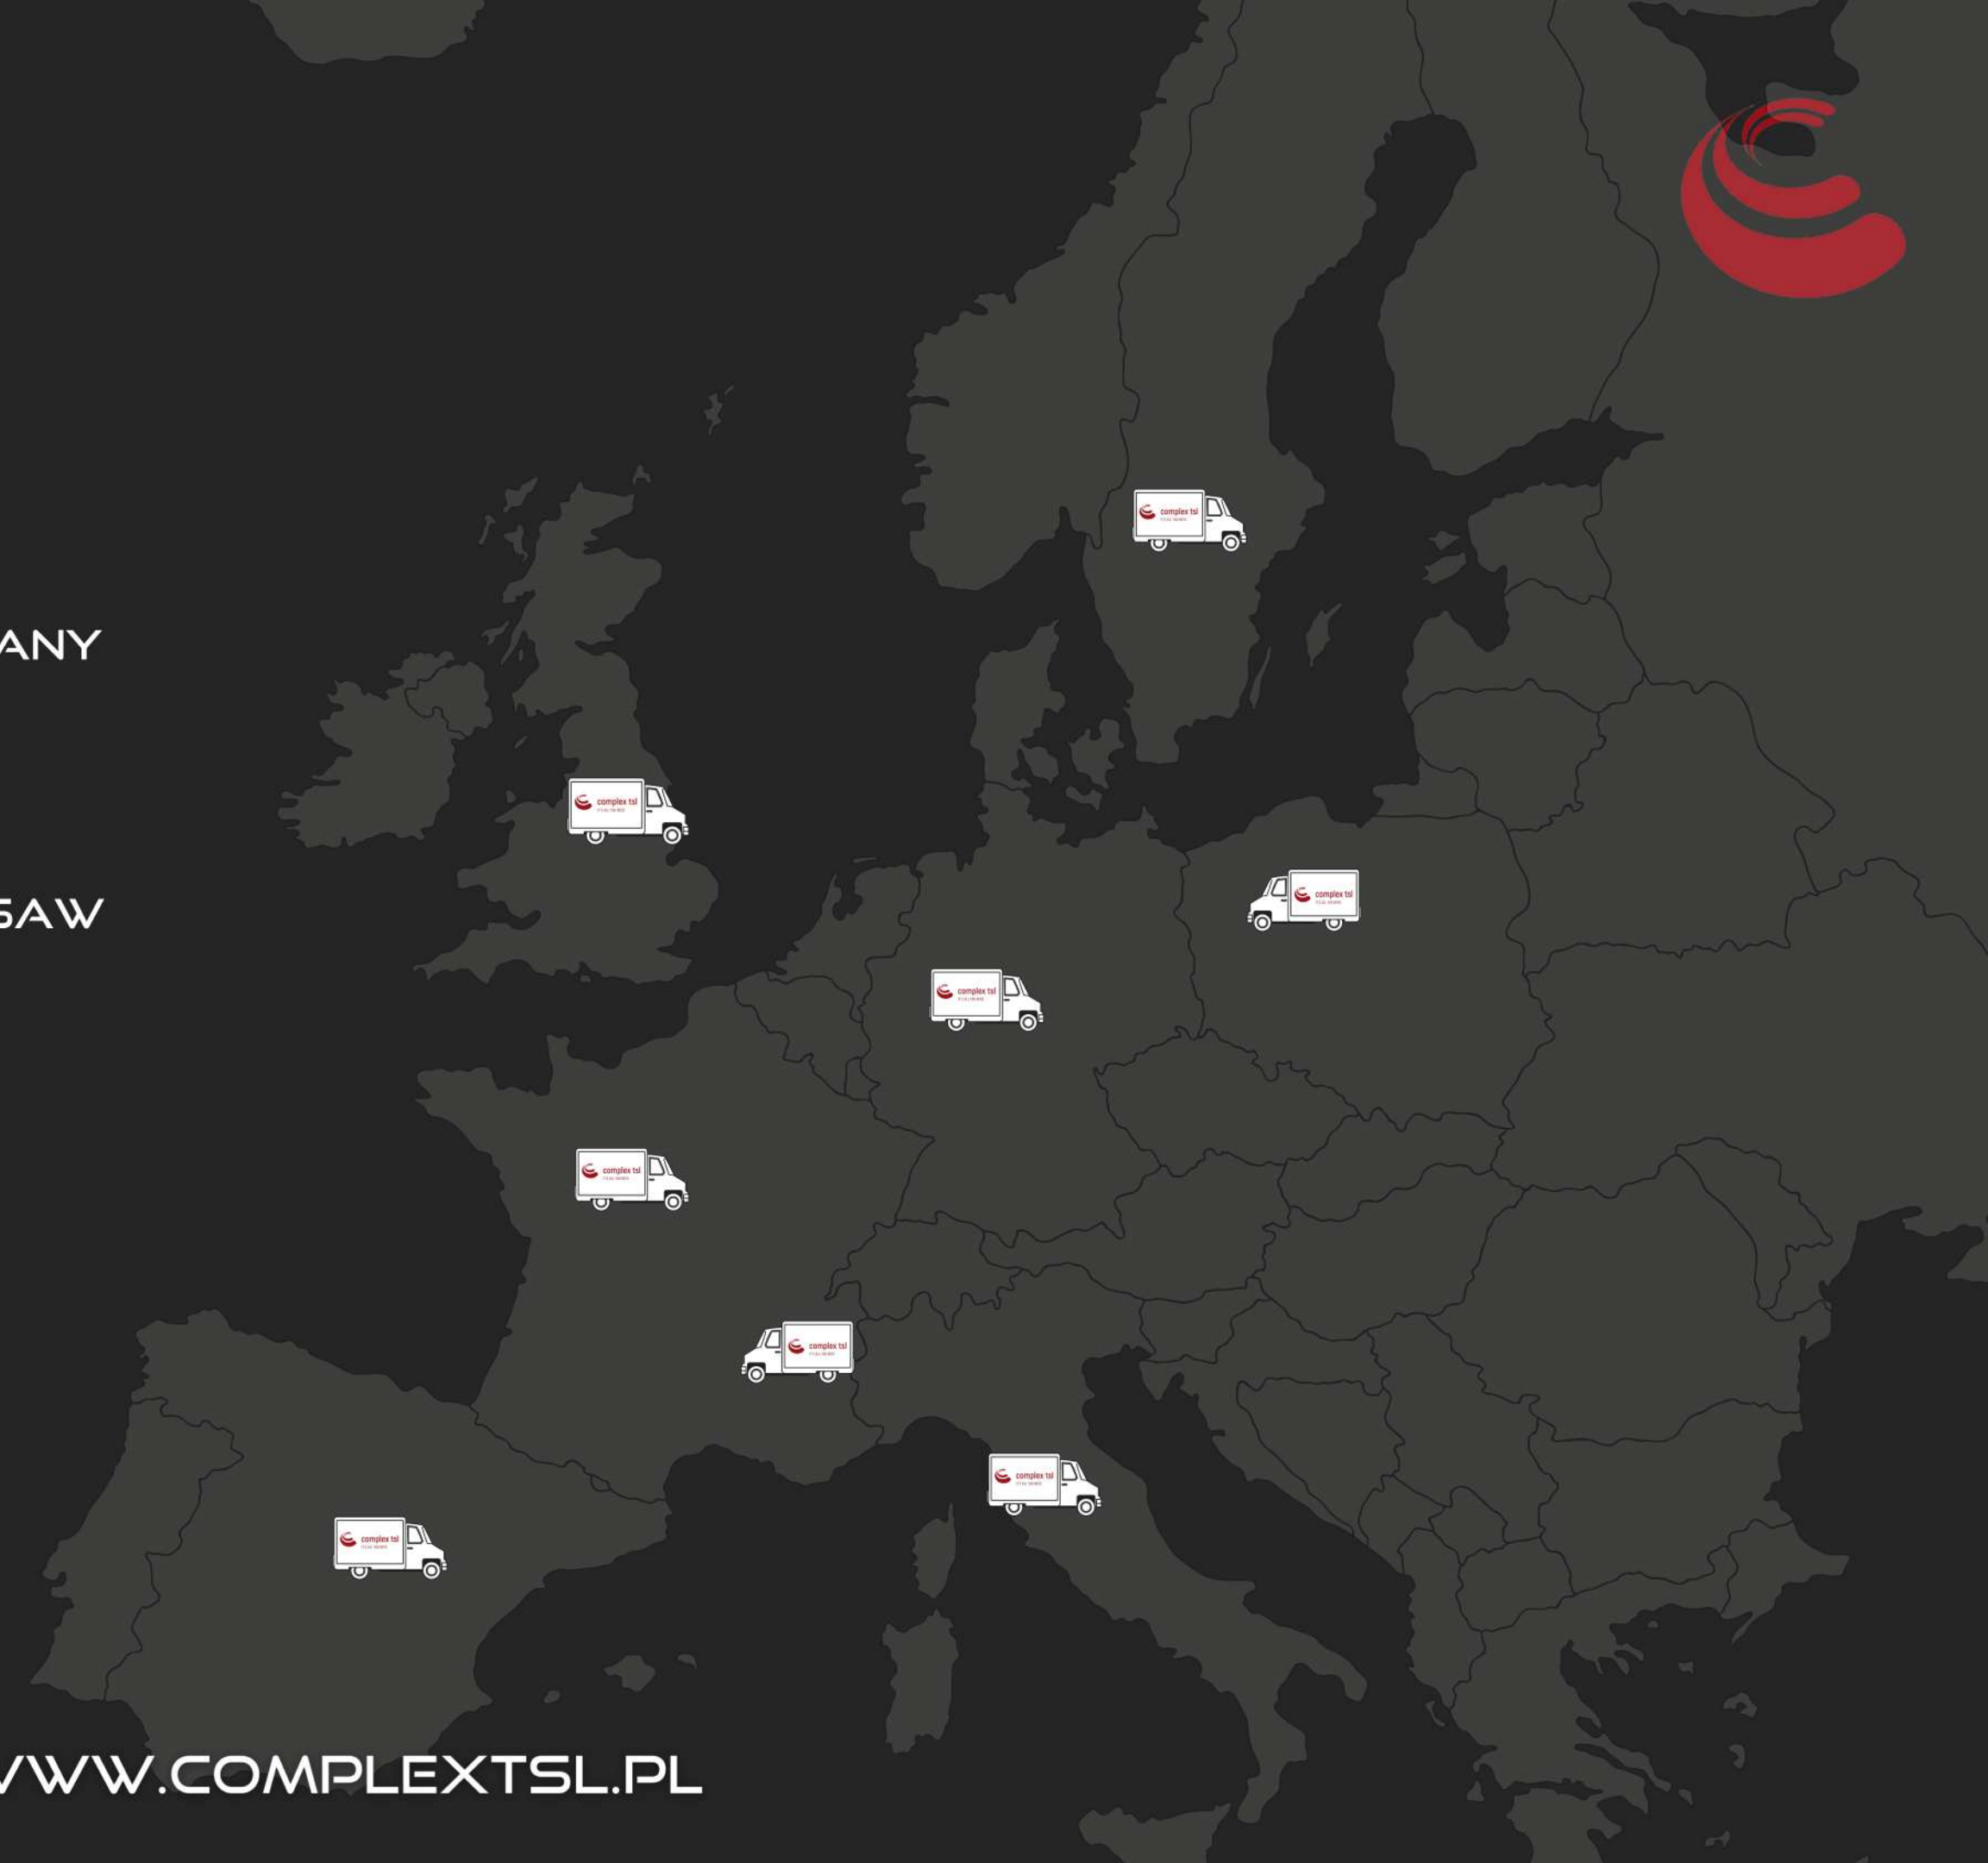

WHERE DO WE GO

COMPLEX TSL IS A RAPIDLY EXPANDING COMPANY THAT OFFERS COMPREHENSIVE TRANSPORT SERVICES THROUGHOUT EUROPE. WATCH US CAREFULLY ON THE ROAD!

MAYBE THE COMPLEXT TSL VANS WHICH YOU SAW IS ALREADY CARRYING YOUR SHIPMENT.

- AUSTRIA
- BELARUS
- BELGUM
- DENMARK
- ESTONIA
- FINLAND
- FRANCE
- GEORGIA
- GERMANY
- GREAT BRITAIN
- GREECE
- ITALY
- NETHERLANDS
- NORWAY
- PORTUGAL
- ROMANIA
- SPAIN
- SWEDEN
- SWITZERLAND

WWW.COMPLEXTSL.PL